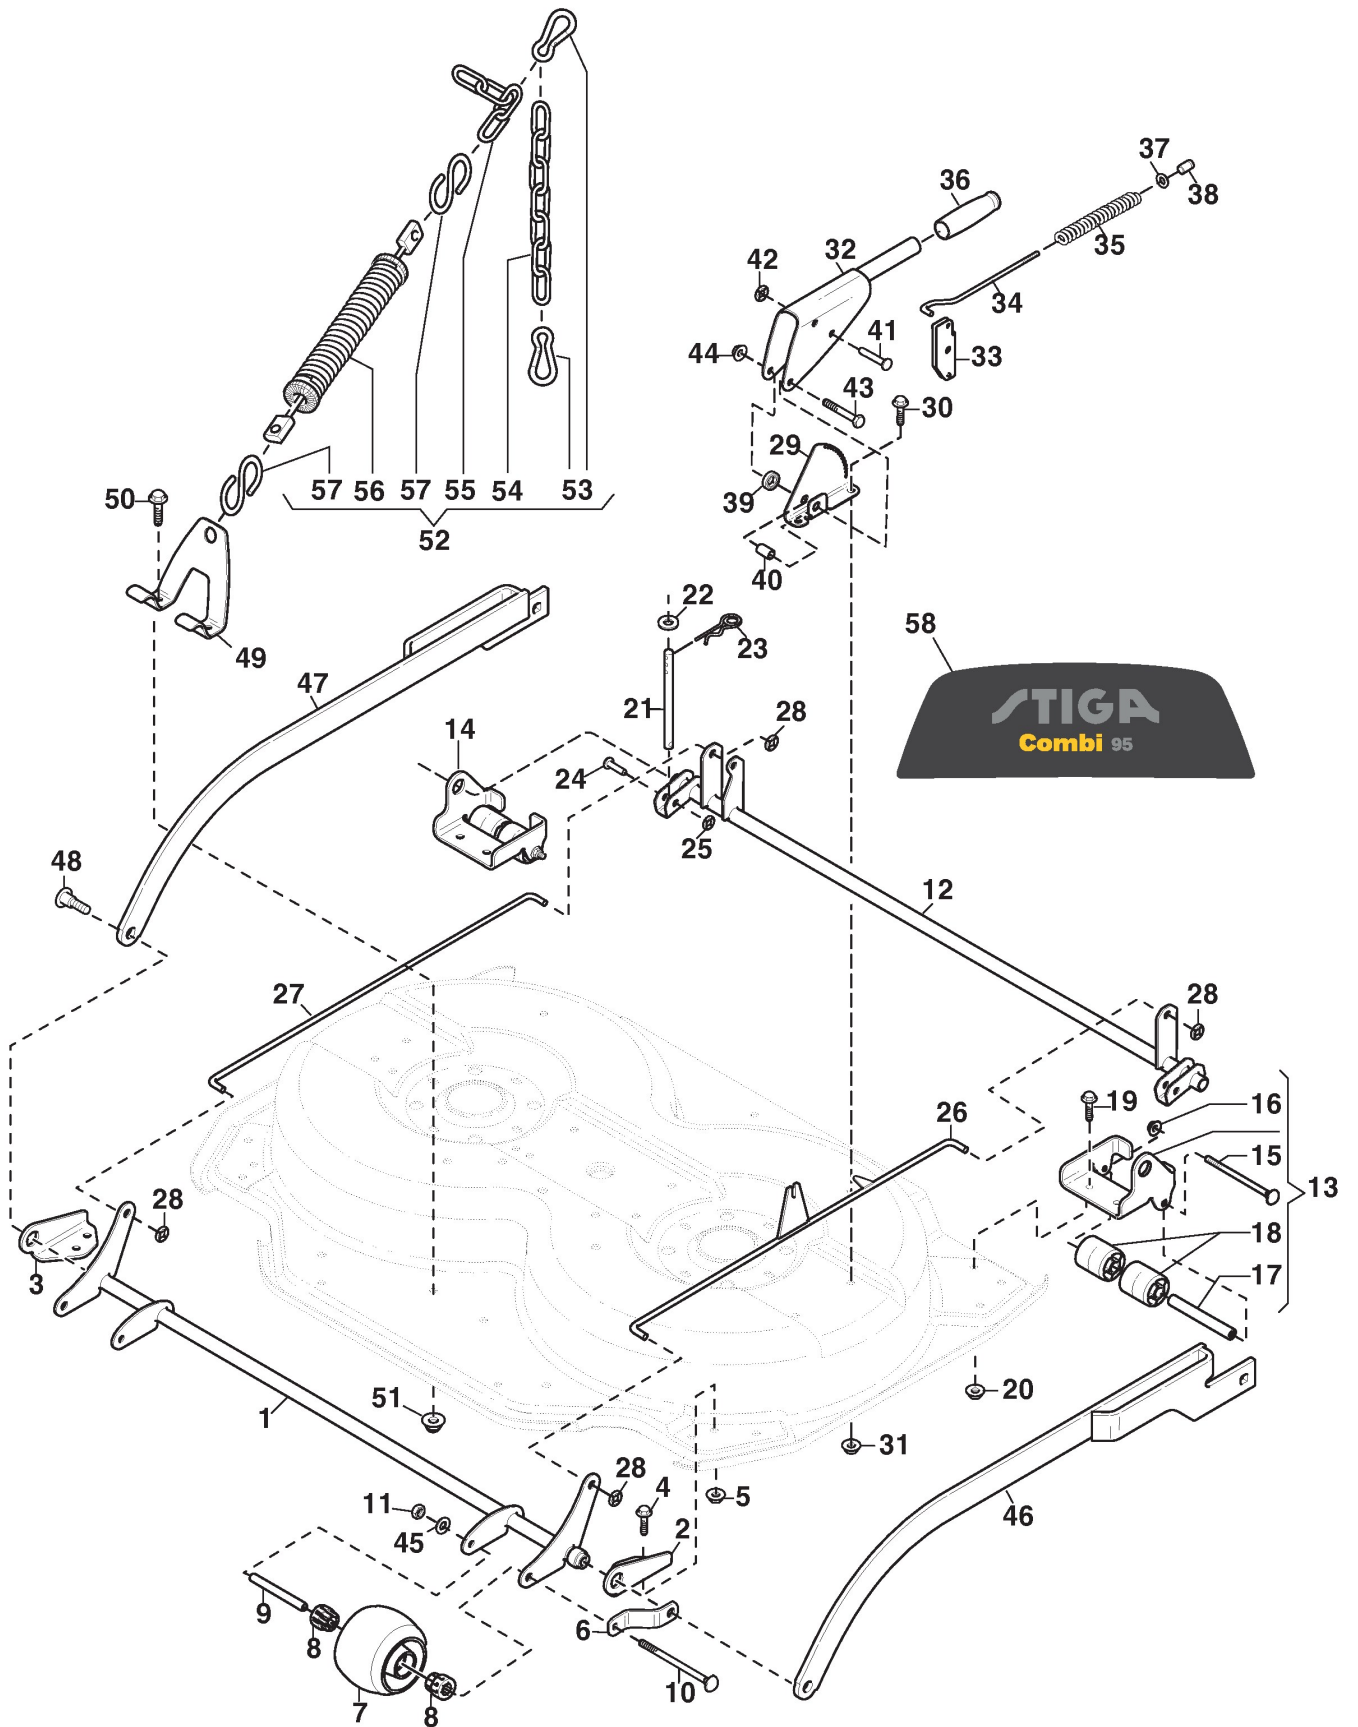

Reglage

Ref.nr.	Antal	Art.nr.	Beskrivning	Noteringar	Från	T.o.m.
1	1	1134-6275-01	Framaxel-Gul (1-00)			
2	1	1134-6214-01	Fäste Fram-Vä (Gul)			
3	1	1134-6214-02	Fäste Fram-Hö (Gul)			
4	4	112800815/0	Skruv			
5	4	112154220/0	Mutter			
6	2	387318275/0	Avbärare-Gra			
7	2	1134-4284-01	Hjul			
8	4	1134-4319-01	Lager			
9	2	1134-4318-01	Hjulaxel			
10	2	9897-0813-02	Skruv			
11	2	112155000/0	Mutter			
12	1	1134-6197-01	Bakaxel-Gul (1-00)			
13	1	1134-6282-01	Rulle-vä, m-fäste			
14	1	1134-6282-02	Rulle-hö, m-fäste			
15	1	9897-0813-02	Skruv			
16	1	112154220/0	Mutter			
17	1	1134-4318-01	Hjulaxel			
18	1	1134-9126-01	Stödrullar	Sats 2 st/kit of 2		
19	4	112800815/0	Skruv			
20	4	112154220/0	Mutter			
21	2	1134-6198-01	Sprint			
22	2	9699-0104-02	Bricka			
23	2	9598-2001-02	Harnalssprint (Hns 4 Dubbel)			
24	2	9646-0098-22	Nit Kn 8X32			
25	2	112604899/0	Starlock			
26	1	1134-6249-02	Tryckstang-Vä			
27	1	1134-6246-02	Tryckstang-Hö			
28	4	112604903/0	Bricka			
29	1	1137-0259-01	Höjdinställningssegment			
30	2	112800815/0	Skruv			
31	2	112154220/0	Mutter			
32	1	387318273/0	Höjdinställn.Spak-Gra			
33	1	1134-6254-01	Spärr Kpl			
34	1	1134-5444-01	Tryckstang			
35	1	1134-5445-01	Fjäder			
36	1	1134-5503-01	Handtag			
37	1	9699-0087-02	Bricka			
38	1	1134-3051-01	Lasratt			
39	1	1134-6286-03	Distans			
40	1	1134-1565-16	Distans			
41	2	9646-0105-22	Nit			
42	2	9672-0006-02	Starlock			
43	1	112691400/0	Skruv			
44	1	112155000/0	Mutter			
45	2	9699-0028-02	Bricka			
46	1	387106273/0	Aggregatsarm Kpl-Vä			
47	1	387106271/0	Aggregatsarm Kpl-Hö			
48	2	1134-6279-01	Ansatskruv